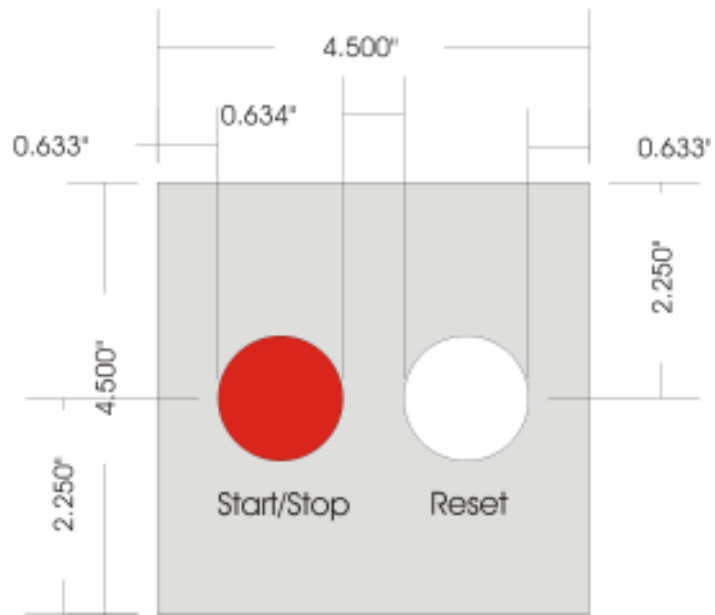

## Specifications

- **Case** Stainless steel
- **Weight** N/A
- **Case Finish** Brushed stainless
- **Dimensions** 4.5"Wx 4.5"Hx 3.25"D

# RMSS-2 Wall Mount Remote Control Dimensions

Side View

Front View