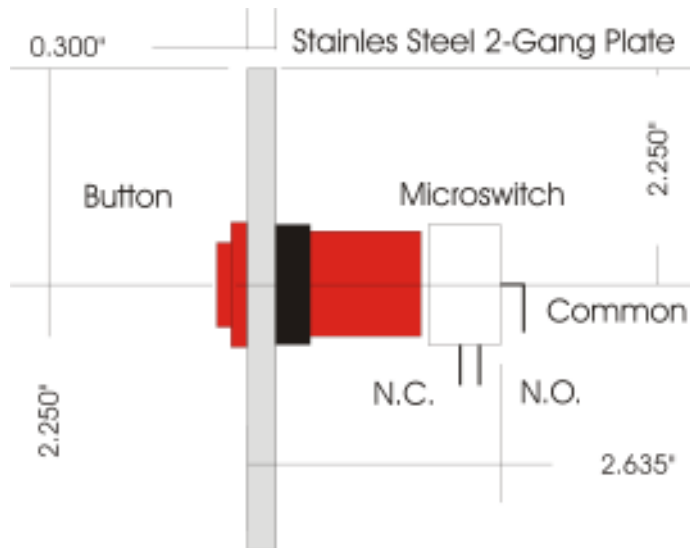

RMSS-2 Wall Mount Remote Control Dimensions

Side View